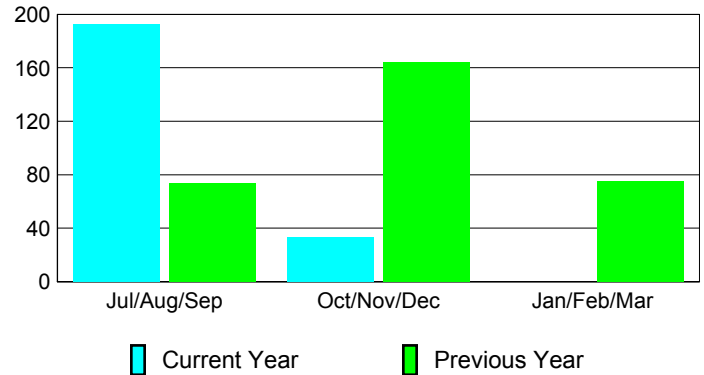

Membership Results
2012-2013

Membership
2011-2012

Month	Net Memb Goal	Actual New Memb	Actual Dropped Memb	Gain/Loss of Memb	Gain/Loss of Memb
Jul/Aug/Sep		325	-132	193	74
Oct/Nov/Dec		128	-95	33	164
Jan/Feb/Mar					75
Totals		453	-227	226	313

Membership Results 2012-2013

Goal, New, Dropped, Gain/Loss

Comparison of Membership Gain/Loss

Current Year Compared to the Previous Year

Gender Comparison 2012-2013

Jul/Aug/Sep

Oct/Nov/Dec

Jan/Feb/Mar