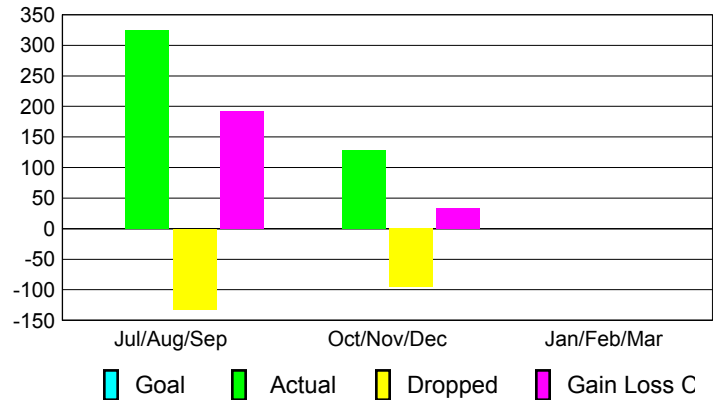

Membership Results 2012-2013

Goal, New, Dropped, Gain/Loss

Comparison of Membership Gain/Loss

Current Year Compared to the Previous Year