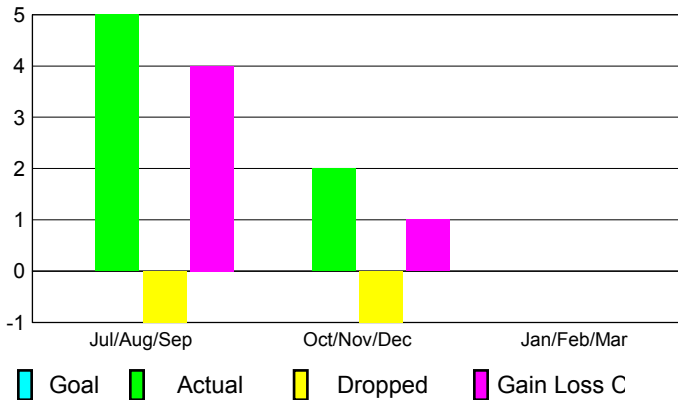

2012-2013 GMT Reports for District (or Undistricted) **District 317 E**

GMT: M NAGARAJAN

Location: INDIA

GMT CA: 6

CLUBS

Club Results
2012-2013

Clubs
2011-2012

Month	New Club Goal	Actual New Clubs	Actual Dropped Clubs	Gain/Loss of Clubs	Gain/Loss of Clubs
Jul/Aug/Sep		5	-1	4	3
Oct/Nov/Dec		2	-1	1	6
Jan/Feb/Mar					0
Totals		7	-2	5	9

Club Results 2012-2013

Goal, New, Dropped, Gain/Loss

Comparison of Club Gain/Loss

Current Year Compared to the Previous Year

YTD Status Quo Clubs 2012-2013

Status Quo Clubs Compared to Status Quo Members

MEMBERSHIP