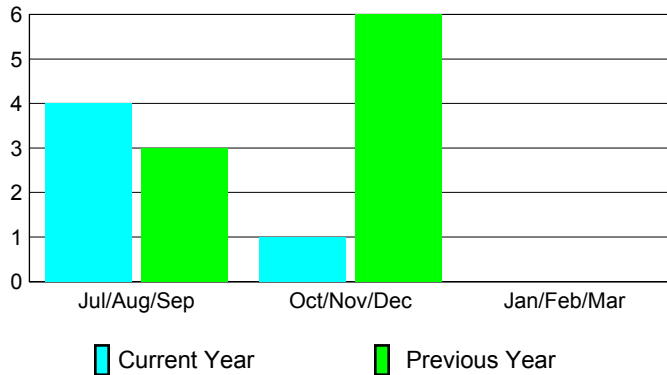

2012-2013 GMT Reports for District (or Undistricted) **District 317 E**

GMT: M NAGARAJAN

Location: INDIA

GMT CA: 6

CLUBS

Club Results
2012-2013

Clubs
2011-2012

Month	New Club Goal	Actual New Clubs	Actual Dropped Clubs	Gain/Loss of Clubs	Gain/Loss of Clubs
Jul/Aug/Sep		5	-1	4	3
Oct/Nov/Dec		2	-1	1	6
Jan/Feb/Mar					0
Totals		7	-2	5	9

Club Results 2012-2013

Goal, New, Dropped, Gain/Loss

Comparison of Club Gain/Loss

Current Year Compared to the Previous Year

YTD Status Quo Clubs 2012-2013

Status Quo Clubs Compared to Status Quo Members

MEMBERSHIP